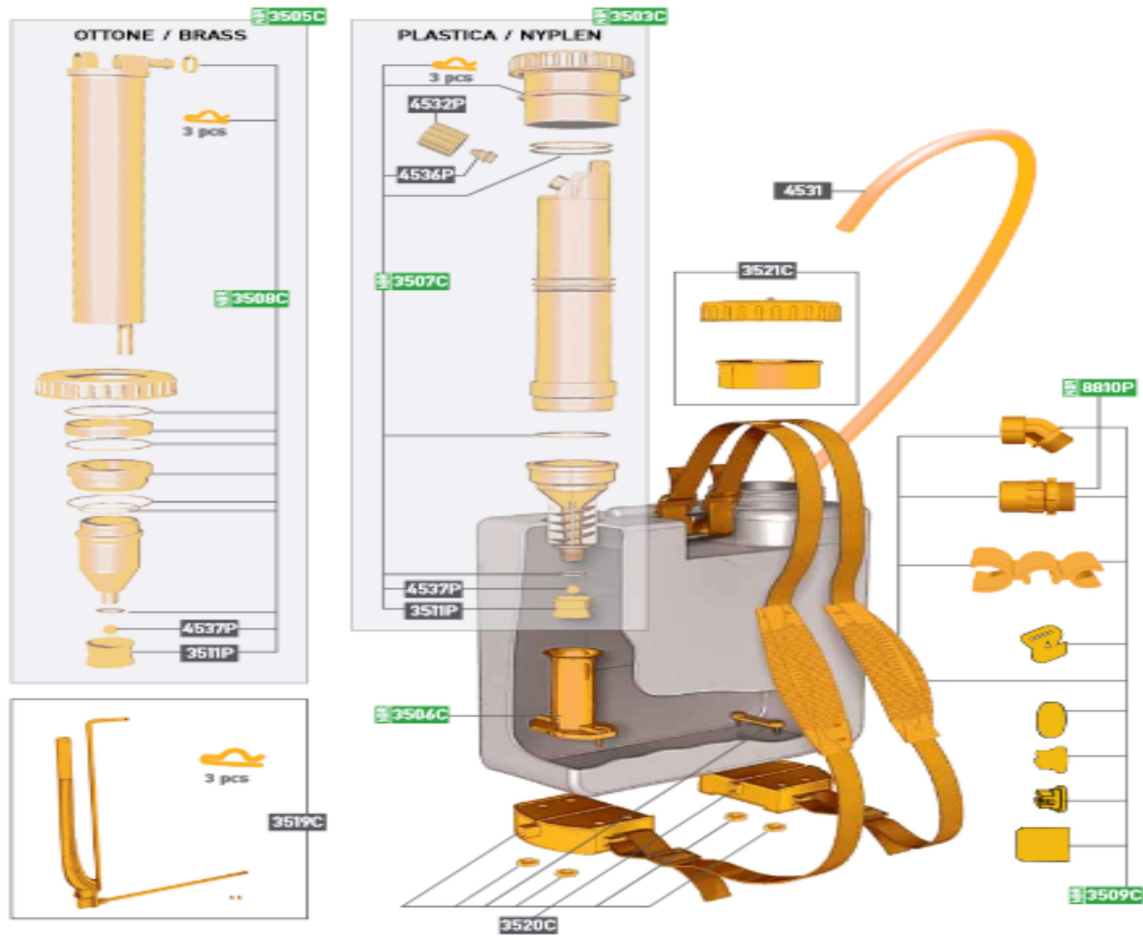

Mochila Rossy 16

REF.3507 KIT REC. JUNTAS

Ref.	Modelo	Extensible	
FUM117	3507	Regulable	1