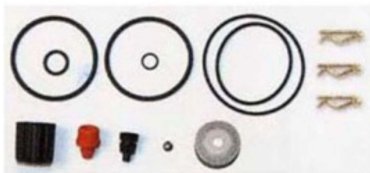

Mochila Rossy 16

REF.3507 KIT REC. JUNTAS

Ref.	Modelo	Extensible	
FUM117	3507	Regulable	1